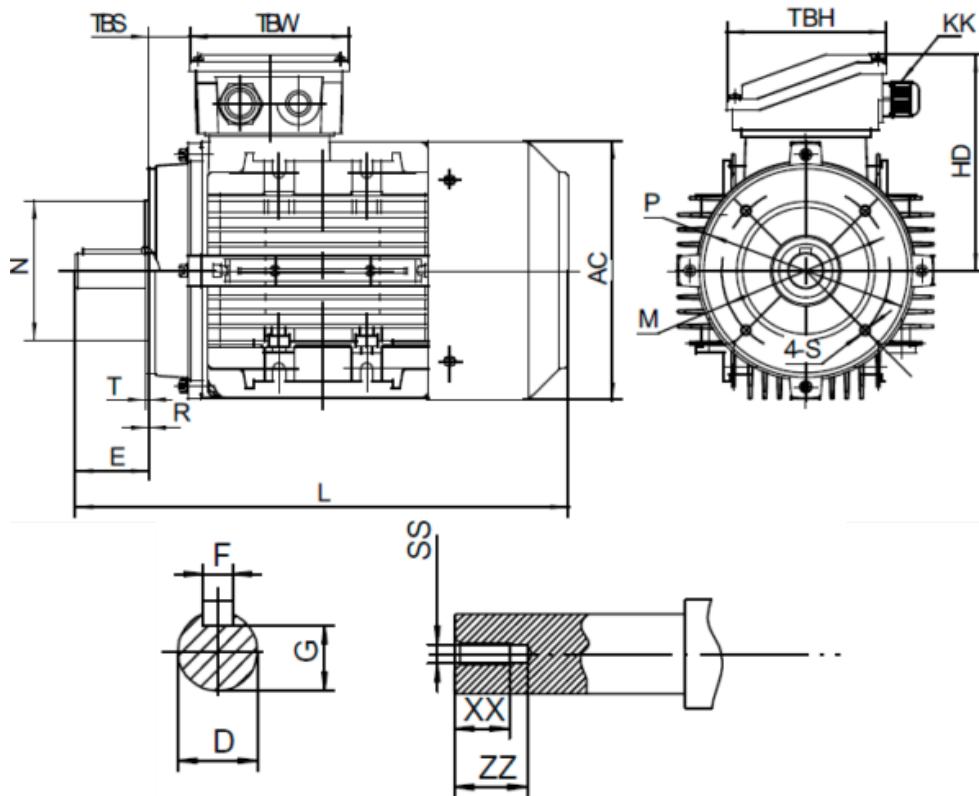

# Data Sheet

Article number: 25180030061540

Description: Kleedrive T3A 132S-6 3.0kw 900 rpm UL/CSA  
3x230/400V 50 HZ IP55 B14 Eff=85,6%

## Measures

AA = 260	L = 460/498	TBH = 118
AC = Ø261	M = Ø165	TBS = 36.5
AD = 323	N = Ø130	TBW = 118
D = Ø38	P = Ø200	XX = 28
E = 80	R = 0	ZZ = 37
F = 10	S = M10	
G = 33	SS = M12	
HD = 191	T = 3.5	